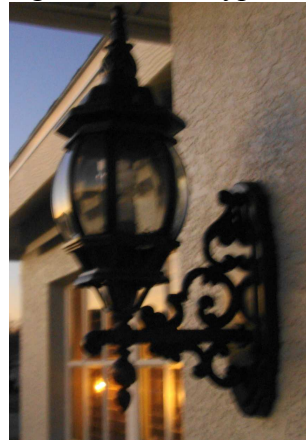

3012 Tanglewylde-Inland
Approved 4/19/07

Rizzetta & Company, Inc.
5844 Old Pasco Road, Suite 100 • Wesley Chapel, FL 33544
Telephone: 813-994-1001 • Facsimile: 813-994-2100
Toll Free: 1-866-647-1714